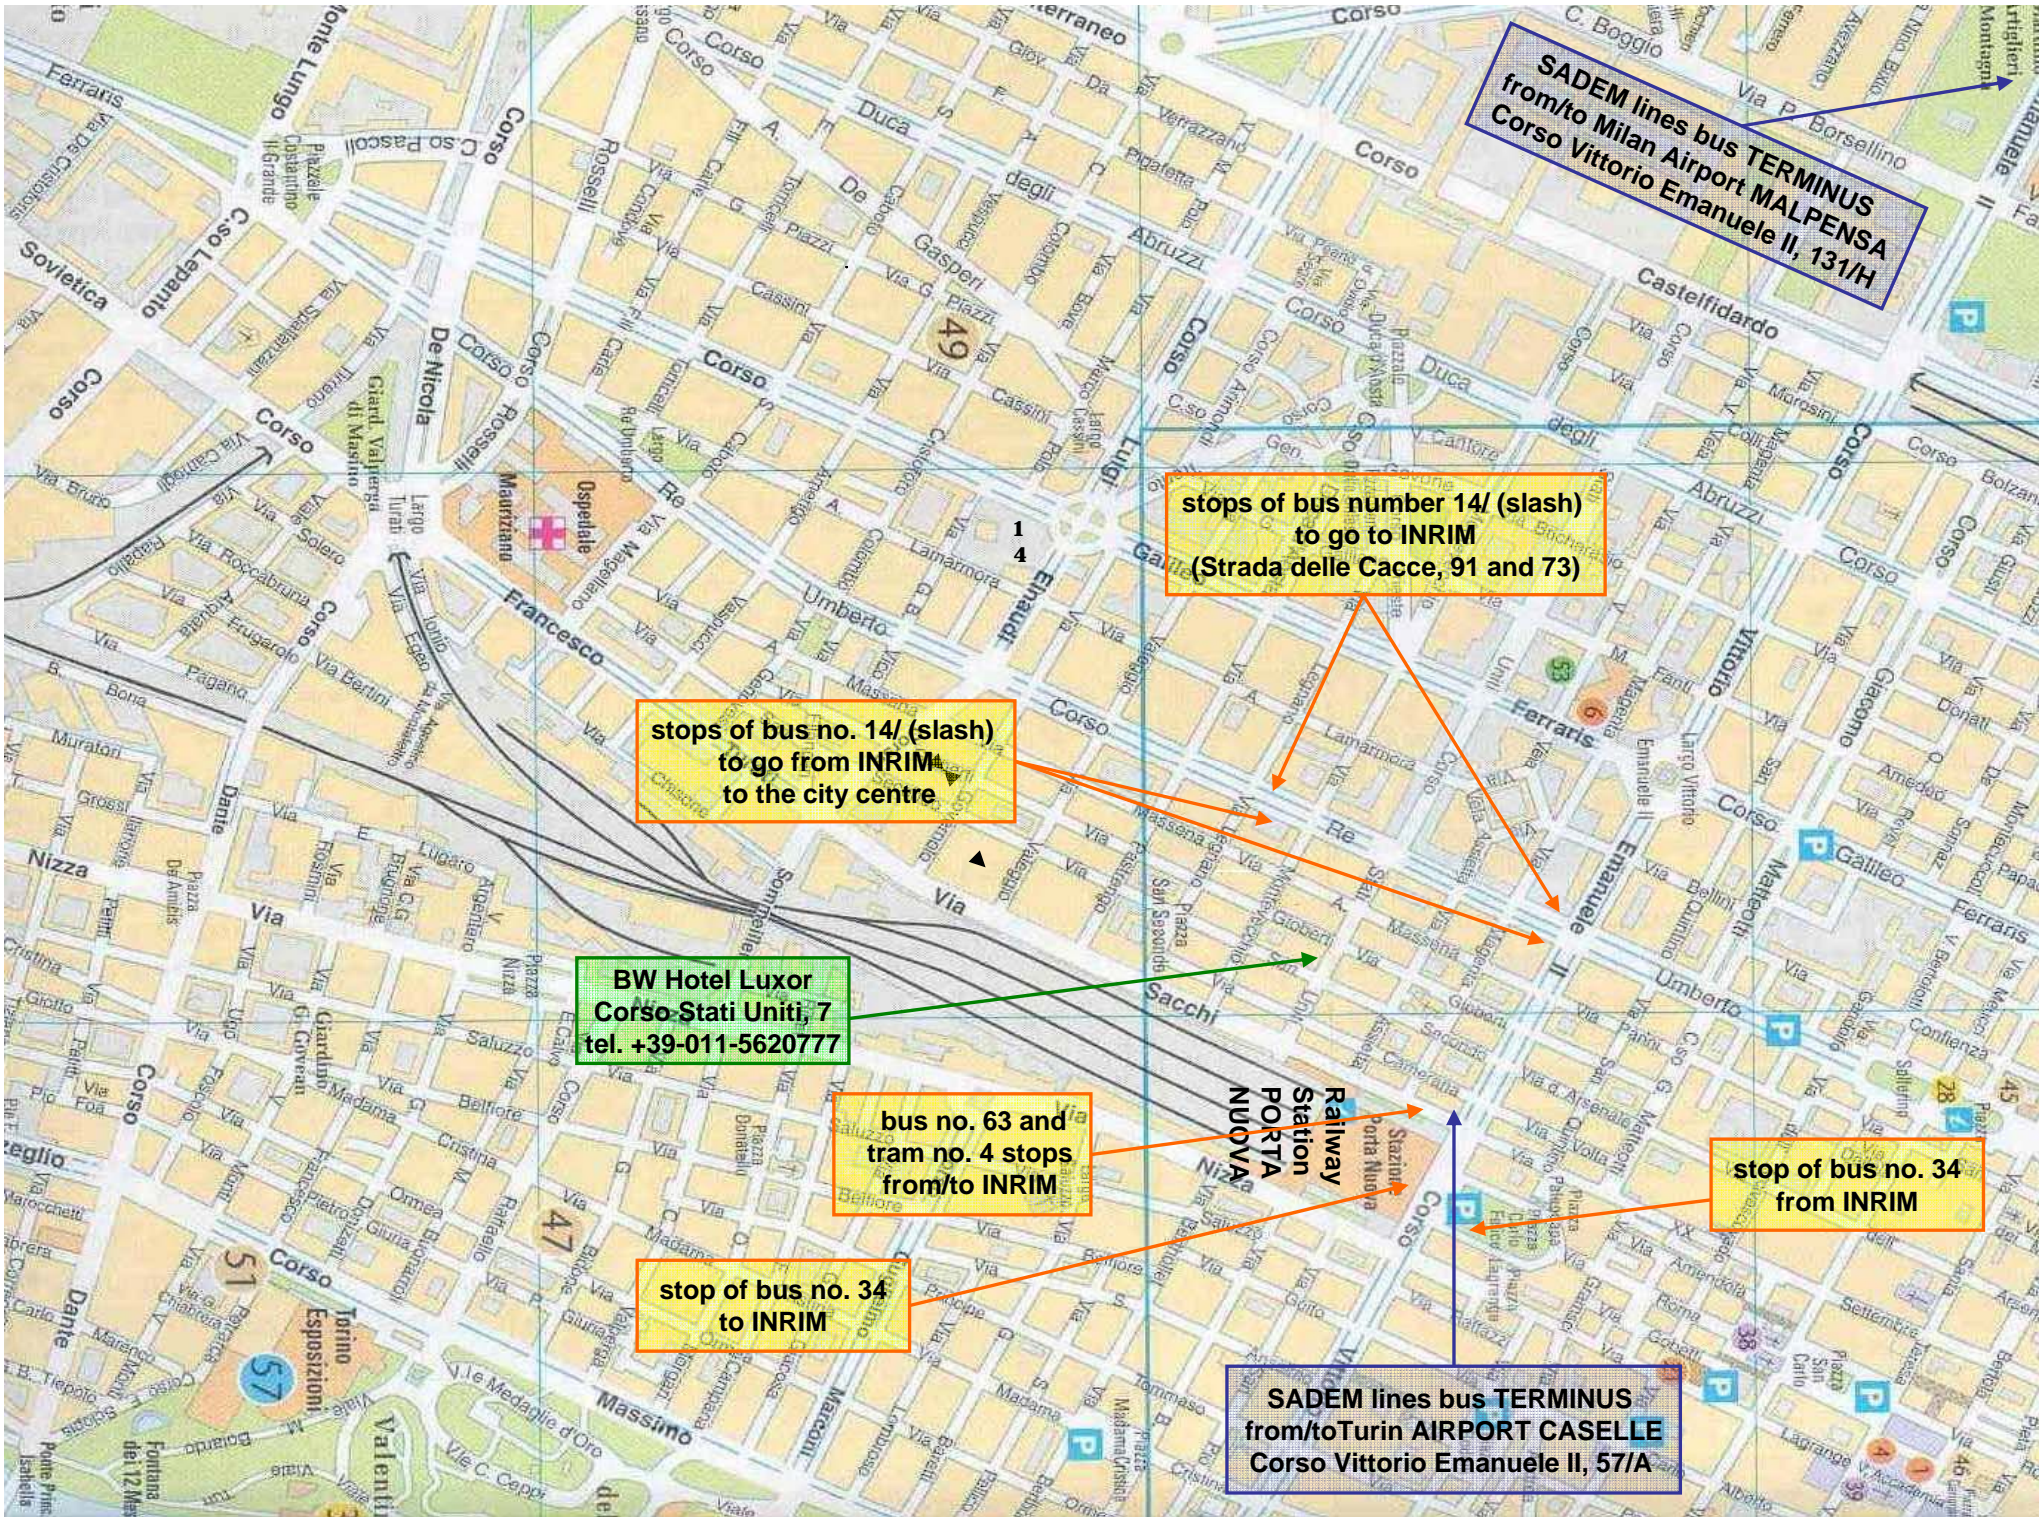

urban transport

hotel

transfer from/to airports

**SADEM lines bus TERMINUS
from/to Milan Airport MALPENSA
Corso Vittorio Emanuele II, 131/H**

**stops of bus number 14/ (slash)
to go to INRIM
(Strada delle Cacce, 91 and 73)**

**stops of bus no. 14/ (slash)
to go from INRIM
to the city centre**

**BW Hotel Luxor
Corso Stati Uniti, 7
tel. +39-011-5620777**

**bus no. 63 and
tram no. 4 stops
from/to INRIM**

**stop of bus no. 34
to INRIM**

**stop of bus no. 34
from INRIM**

**SADEM lines bus TERMINUS
from/toTurin AIRPORT CASELLE
Corso Vittorio Emanuele II, 57/A**